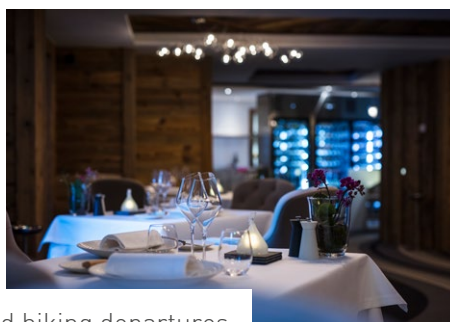

AU COEUR DU VILLAGE

5* - LA CLUSAZ

60

2

12

- At the foot of the slopes and hiking departures
- Ski room and shop on site

Anancy 30 min / Geneva 1h / Lyon 1h45
3h40 Paris-Anancy by TGV

	M ²					
Turquoise (A)	71	100	18	30	45	-
Grenat (B)	69	85	24	30	50	-
Tourmaline (C)	60	75	12	20	30	-
A+B	140	180	35	60	90	-
B+ C	130	150	28	40	80	-
A+B+C	200	250	60	75	160	-
Améthyste	40	45	-	-	15	12
Agate	25	30	12	-	15	-
Topaze	35	30	14	-	20	-
4 Suites Conférences	20	-	6 à 9	-	12	-